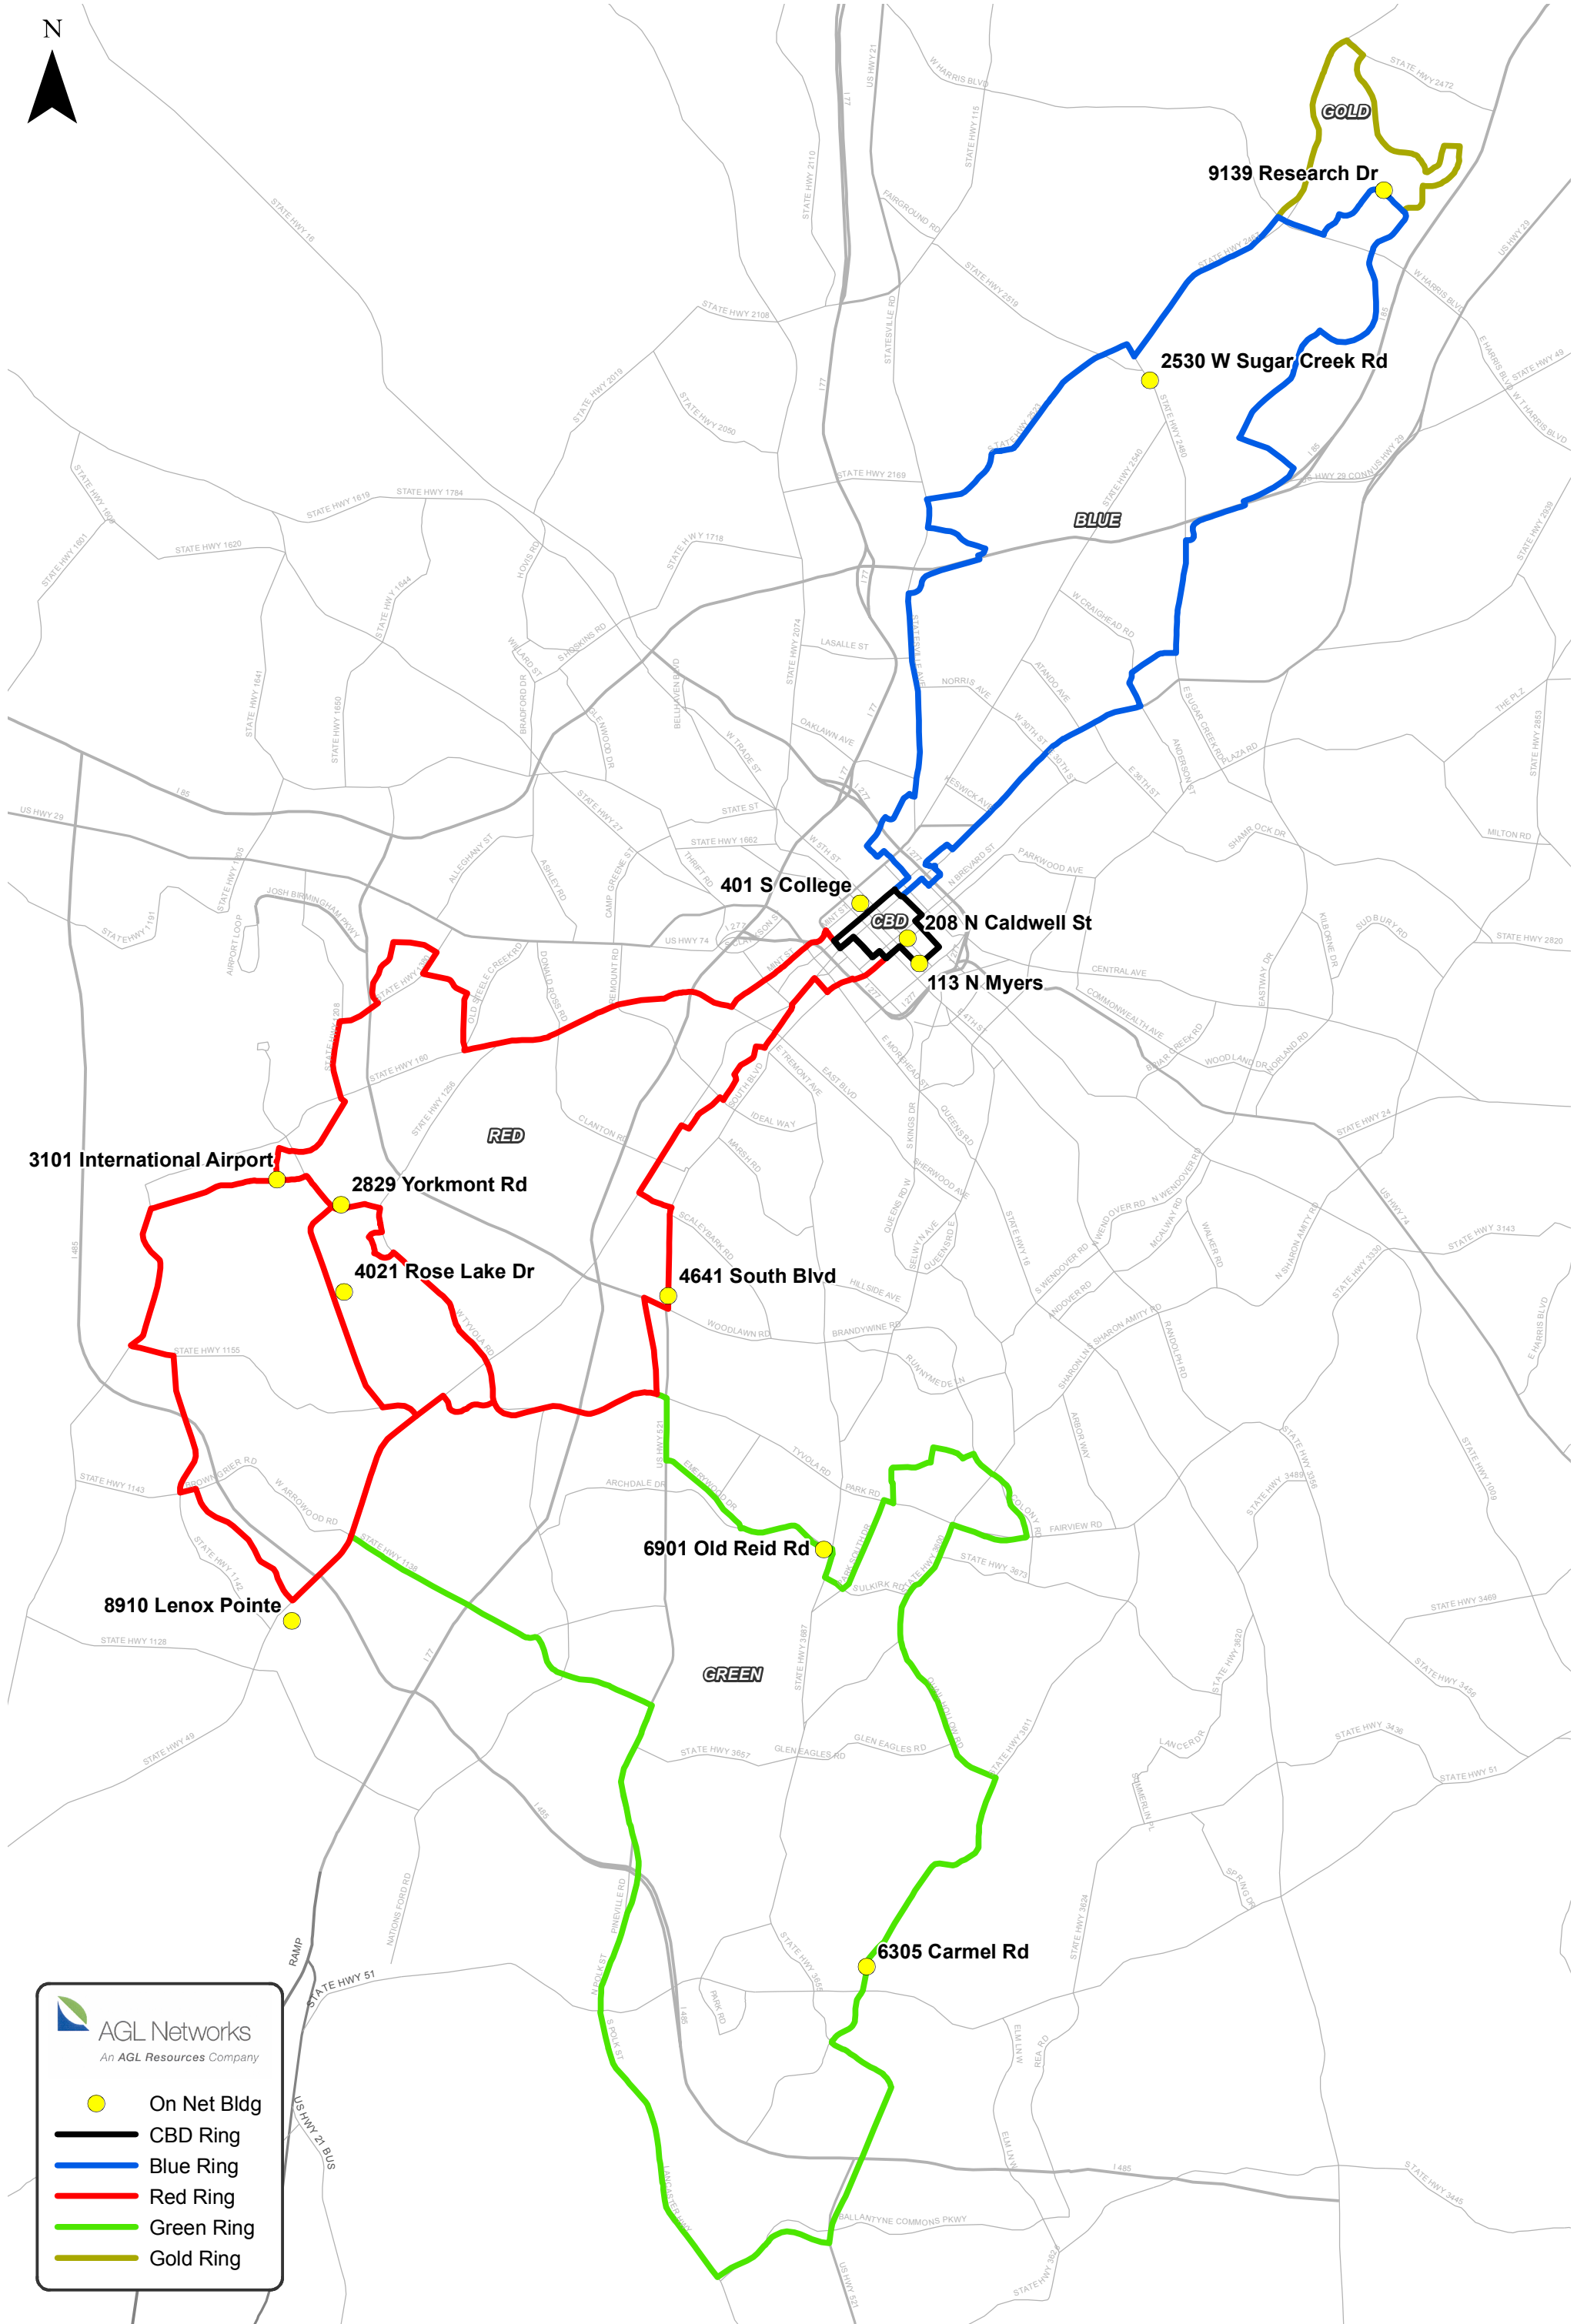

AGL Networks Charlotte On Net Buildings

GOLD

9139 Research Dr

2530 W Sugar Creek Rd

BLUE

401 S College

208 N Caldwell St

113 N Myers

RED

3101 International Airport

2829 Yorkmont Rd

4021 Rose Lake Dr

4641 South Blvd

GREEN

6901 Old Reid Rd

6305 Carmel Rd